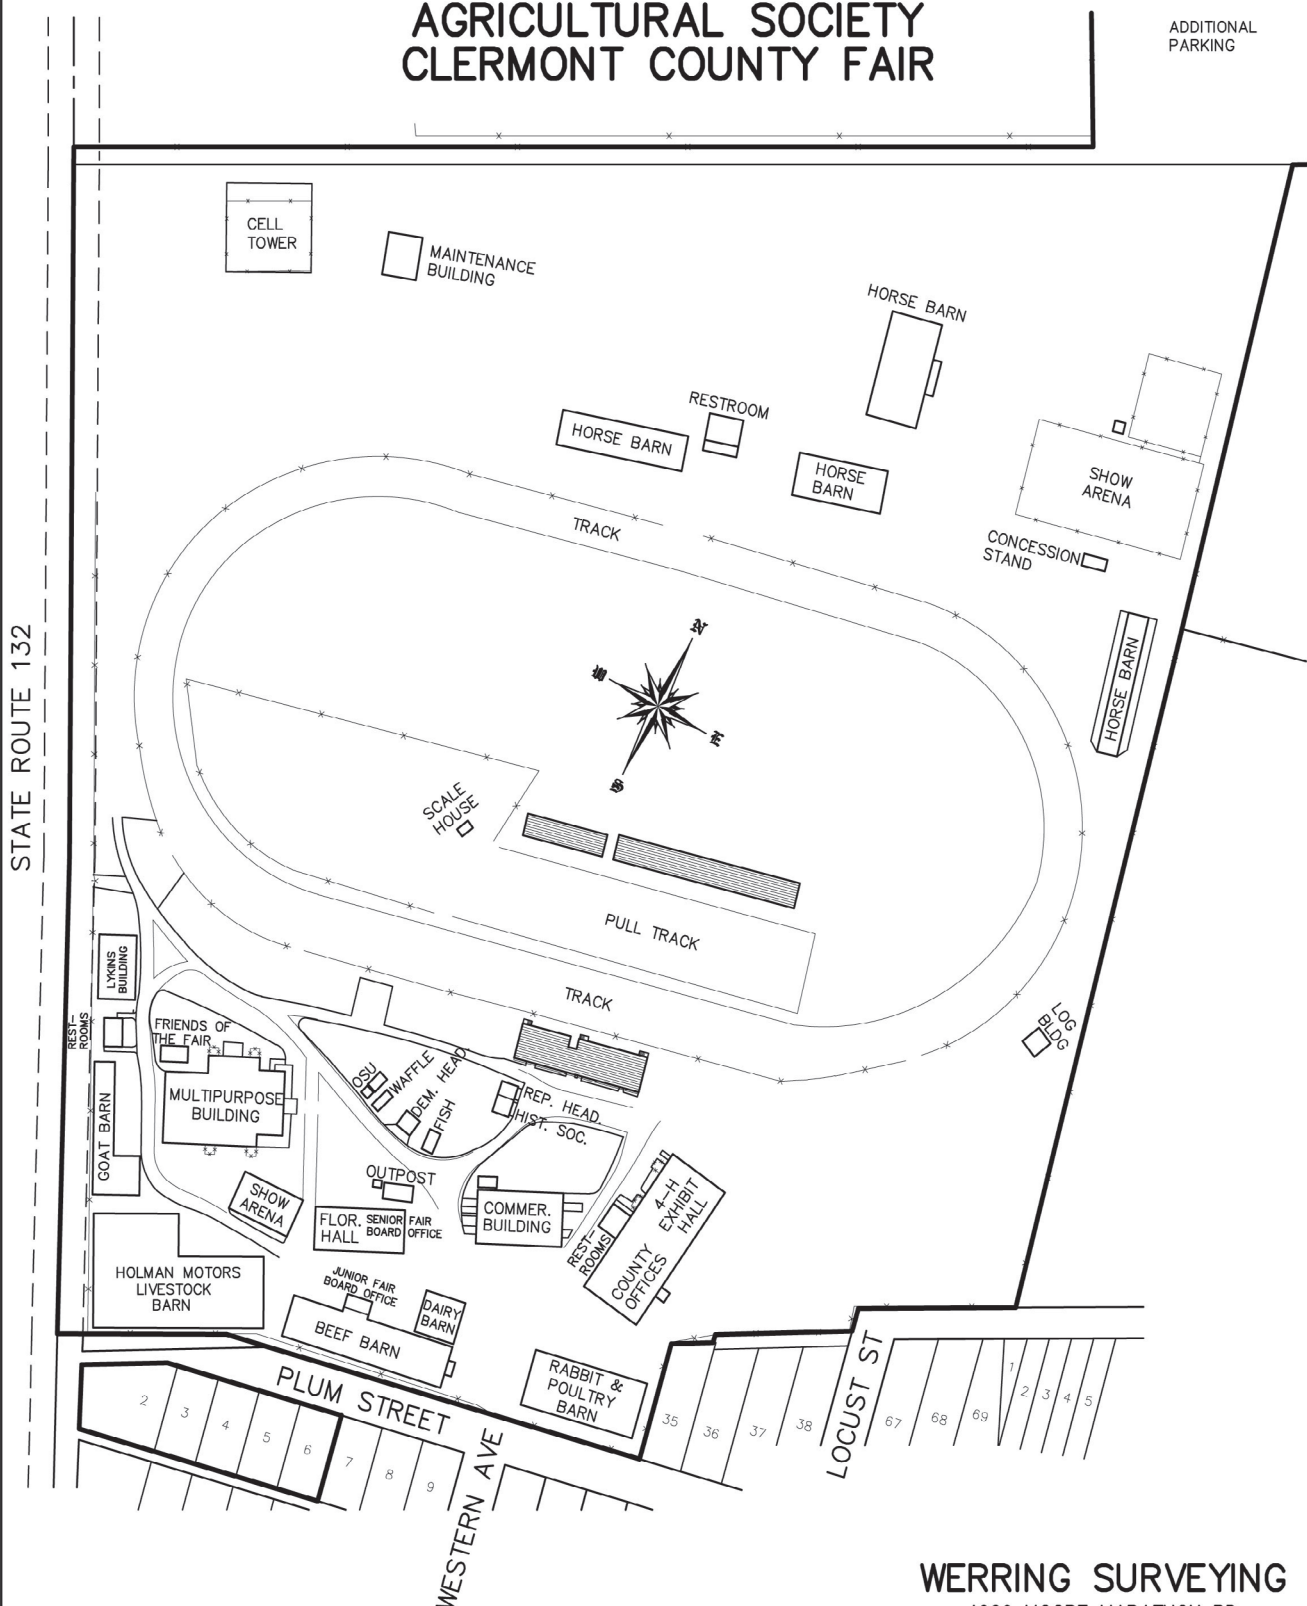

CLERMONT COUNTY AGRICULTURAL SOCIETY CLERMONT COUNTY FAIR

ADDITIONAL
PARKING

WERRING SURVEYING
4009 MOORE MARATHON RD
WILLIAMSBURG, OHIO 45176
PHONE (513) 625-0873